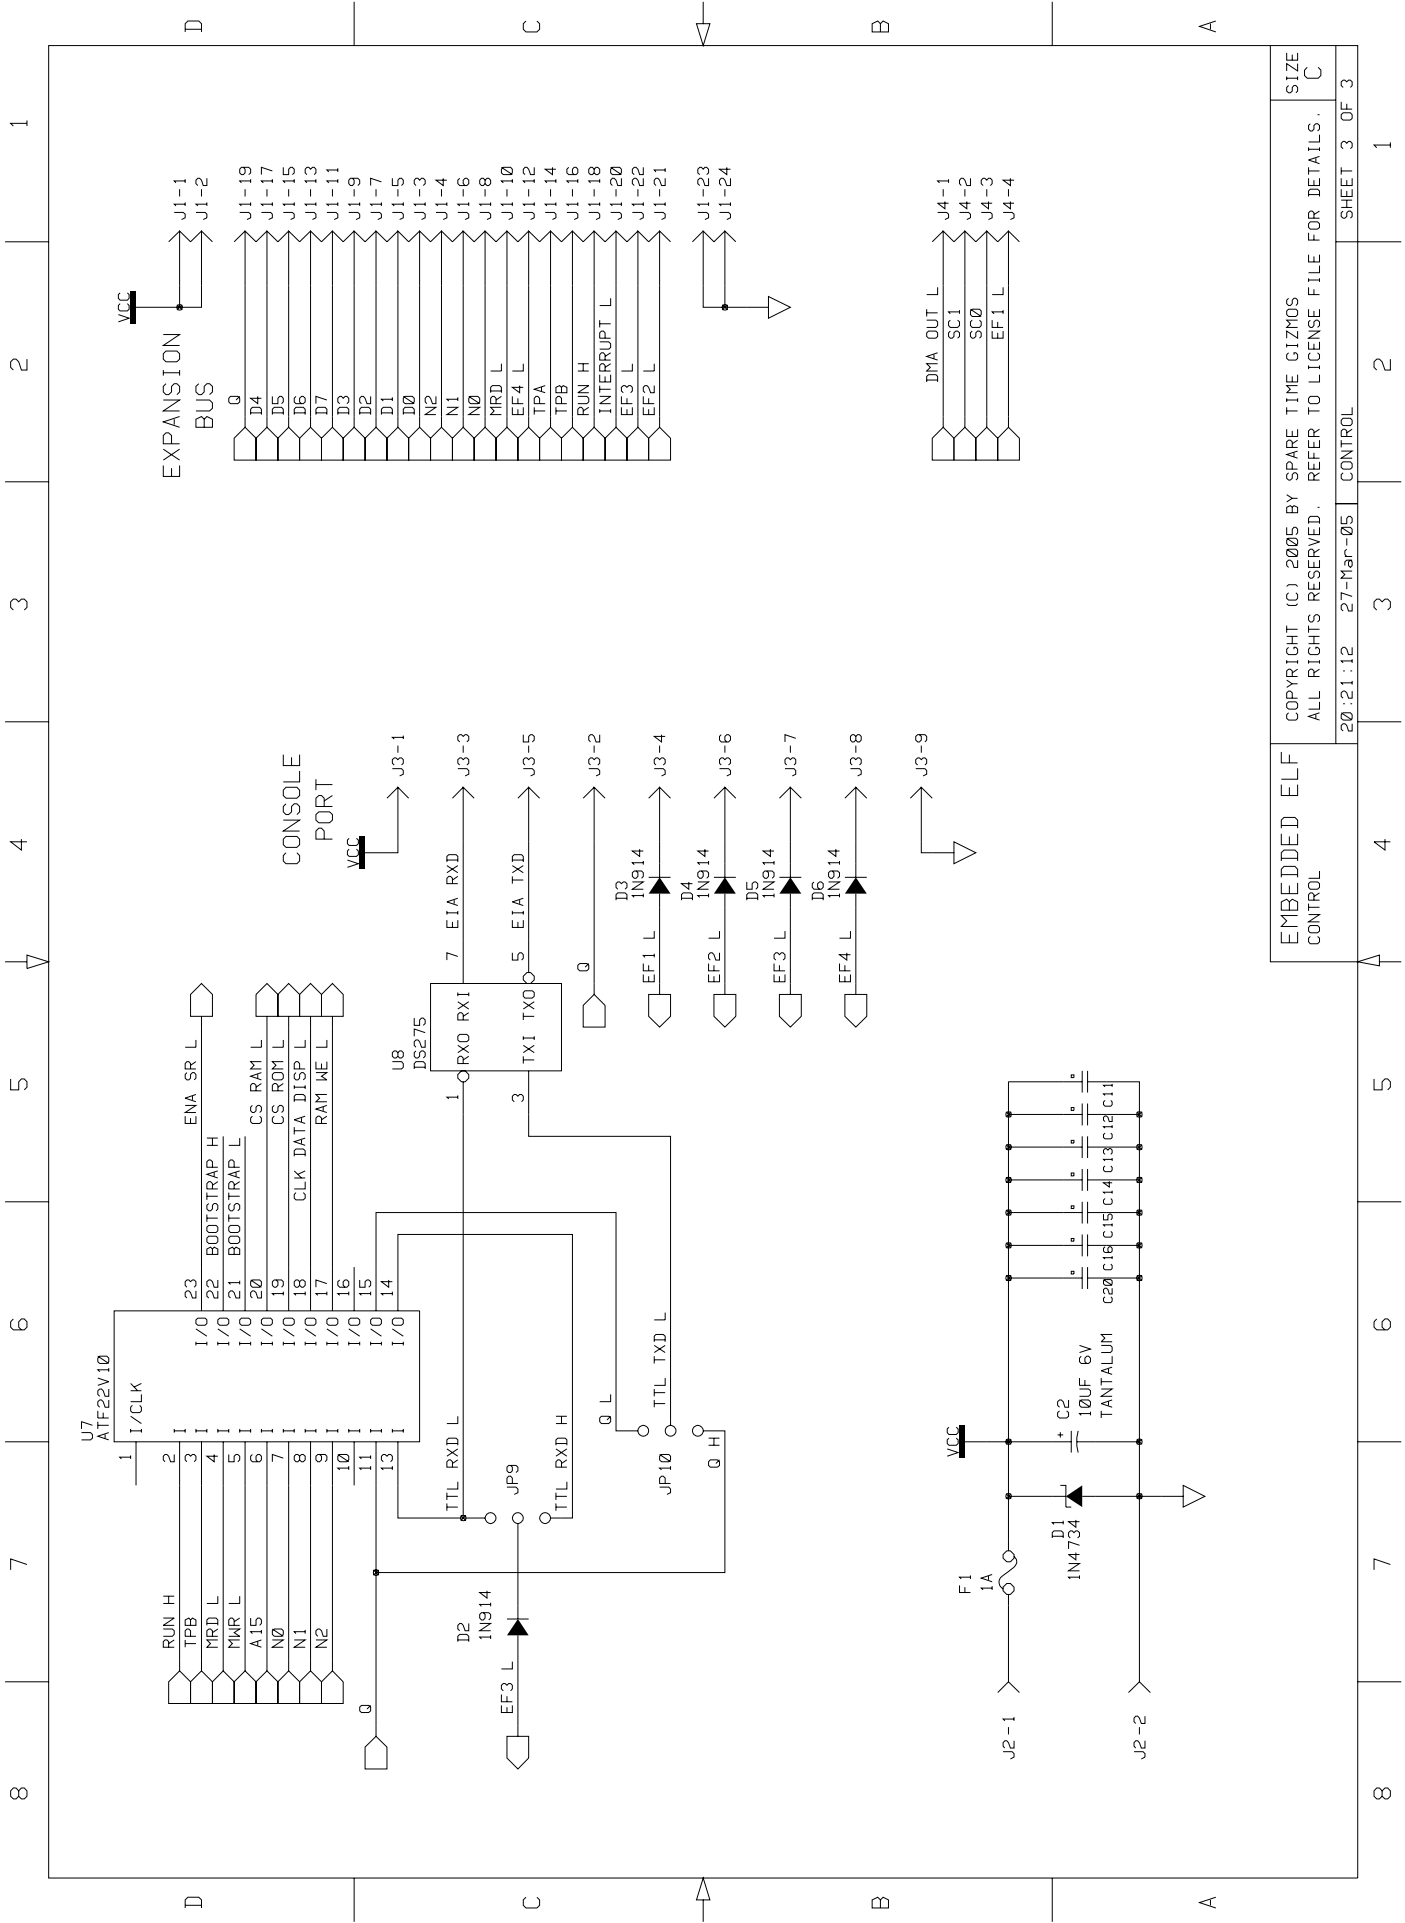

EMBEDDED ELF
 CPU
 19:35:40 27-Mar-05 CPU
 SHEET 1 OF 3

COPYRIGHT (C) 2005 BY SPARE TIME GIZMOS
 ALL RIGHTS RESERVED. REFER TO LICENSE FILE FOR DETAILS.
 SIZE C

1 2 3 4 5 6 7 8

D C B A

D C B A

EMBEDDED ELF
 MEMORY

COPYRIGHT (C) 2005 BY SPARE TIME CIZMOS
 ALL RIGHTS RESERVED. REFER TO LICENSE FILE FOR DETAILS.
 19:36:18 27-Mar-05 MEMORY

SIZE C
 SHEET 2 OF 3

1 2 3 4 5 6 7 8

EMBEDDED ELF CONTROL

COPYRIGHT (C) 2005 BY SPARE TIME CIZMOS
 ALL RIGHTS RESERVED. REFER TO LICENSE FILE FOR DETAILS.

20:21:12 27-Mar-05 CONTROL SHEET 3 OF 3

SIZE C