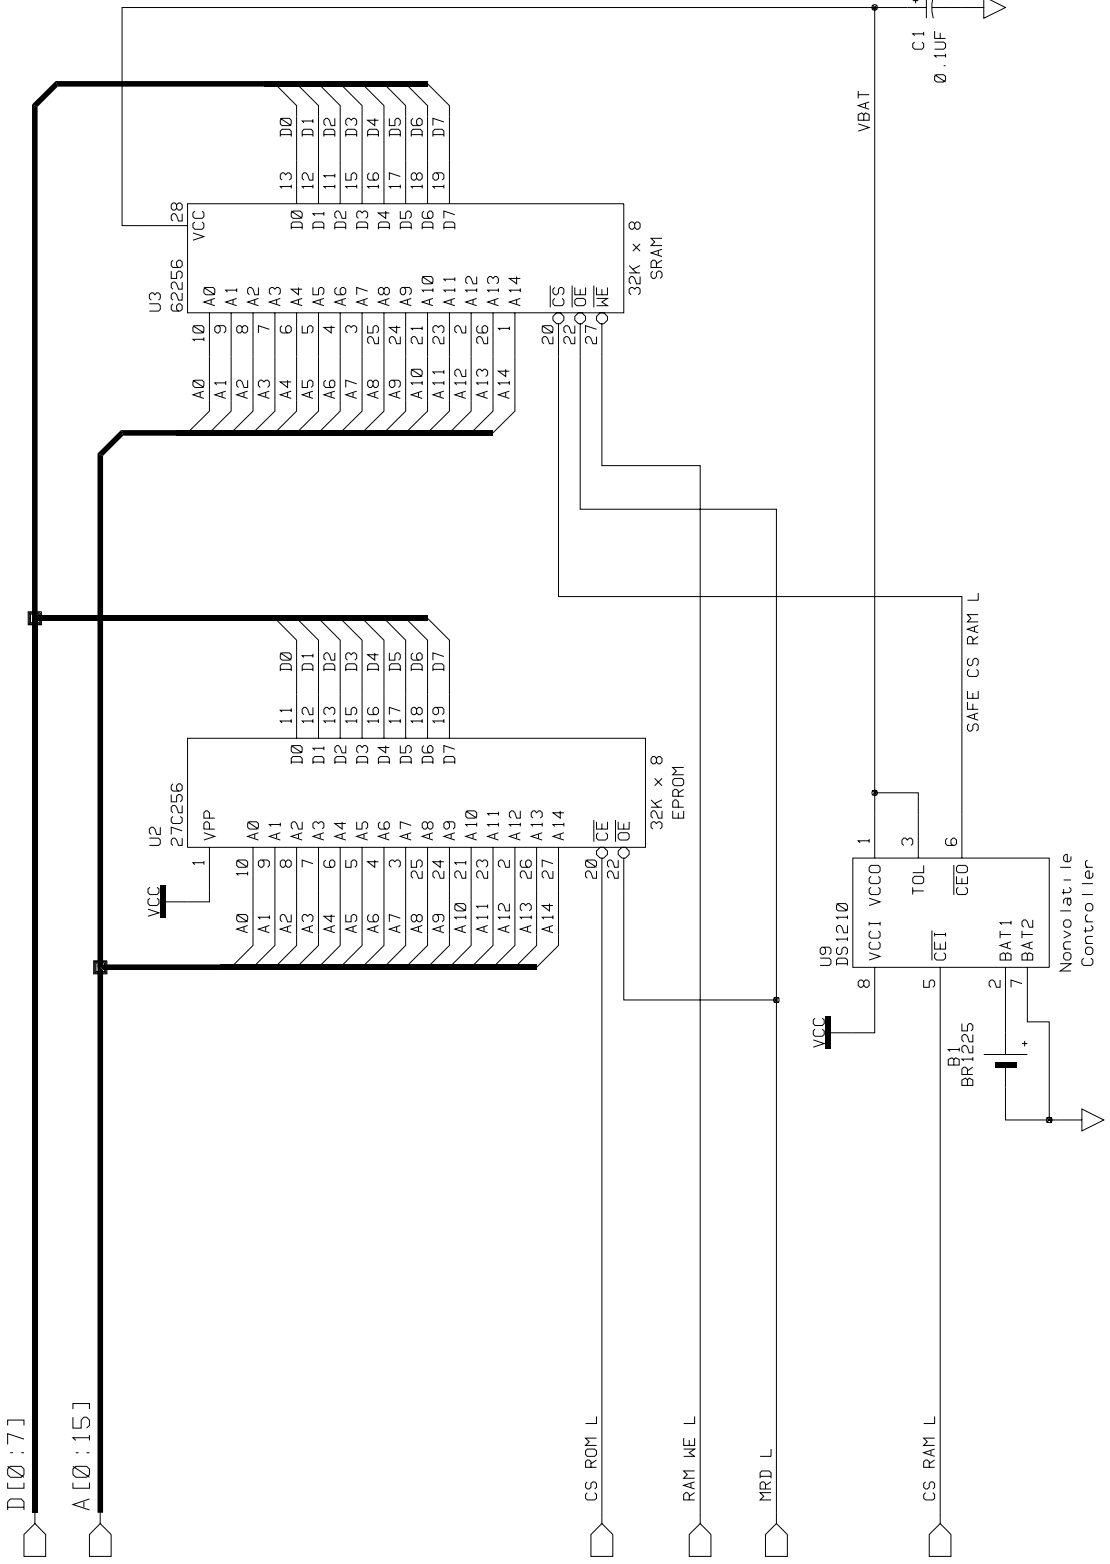

EMBEDDED ELF
 CPU
 19:35:40 27-Mar-05 CPU
 SHEET 1 OF 3

COPYRIGHT (C) 2005 BY SPARE TIME GIZMOS
 ALL RIGHTS RESERVED. REFER TO LICENSE FILE FOR DETAILS.
 SIZE C

1 2 3 4 5 6 7 8

D C B A

D C B A

EMBEDDED ELF
 MEMORY

COPYRIGHT (C) 2005 BY SPARE TIME CIZMOS
 ALL RIGHTS RESERVED. REFER TO LICENSE FILE FOR DETAILS.
 19:36:18 27-Mar-05 MEMORY

SIZE C
 SHEET 2 OF 3

1 2 3 4 5 6 7 8

EMBEDDED ELF CONTROL

COPYRIGHT (C) 2005 BY SPARE TIME CIZMOS
 ALL RIGHTS RESERVED. REFER TO LICENSE FILE FOR DETAILS.

20:21:12 27-Mar-05 CONTROL SHEET 3 OF 3

SIZE C