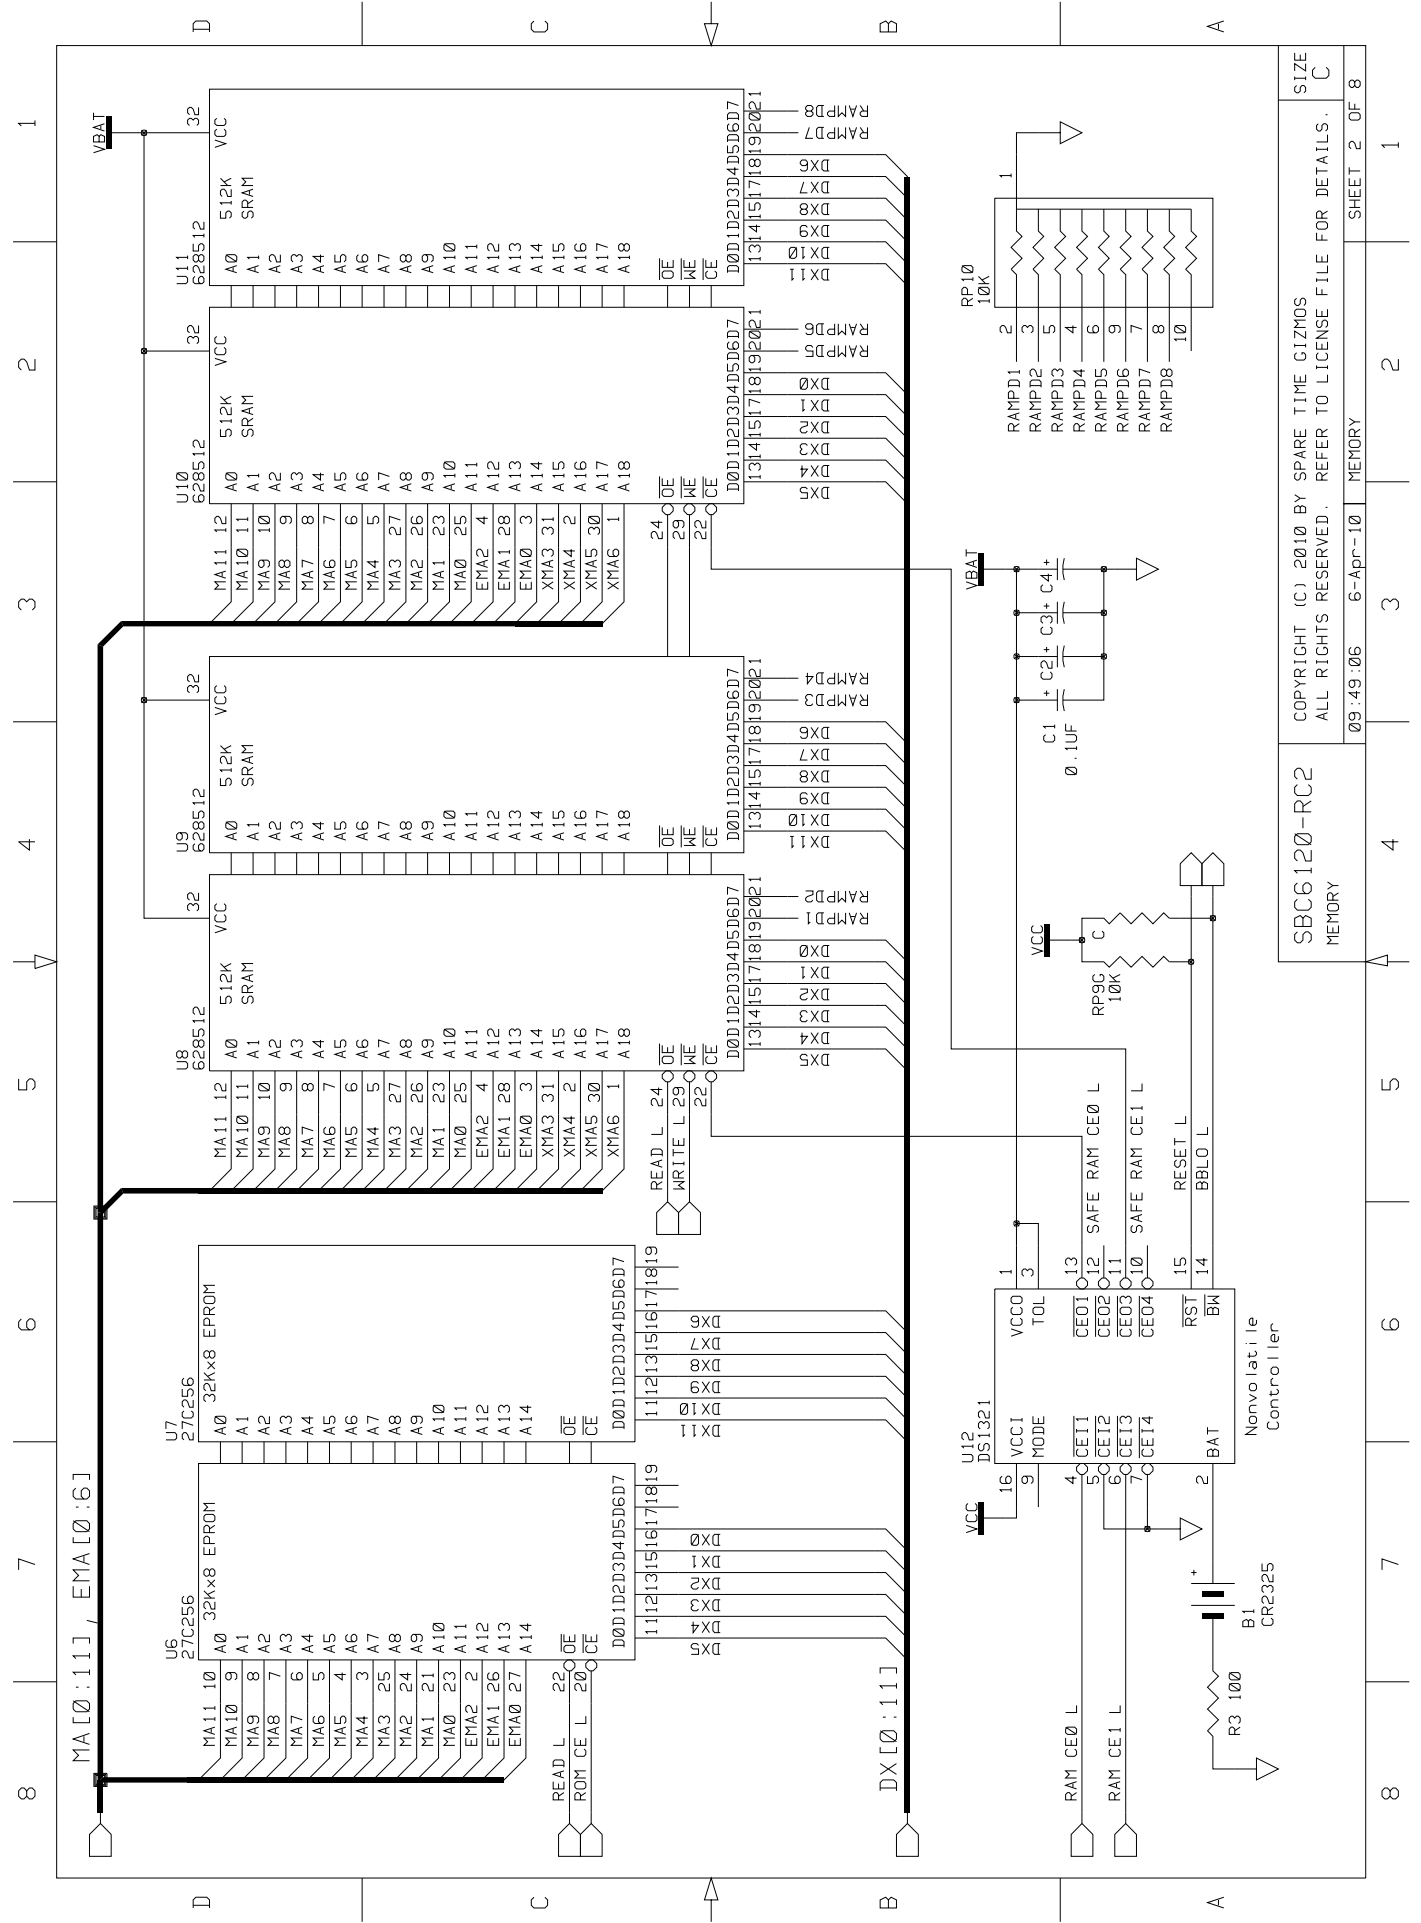

8 7 6 5 4 3 2 1

SBC6120-RC2
CPU

COPYRIGHT (C) 2010 BY SPARE TIME CIZMOS
ALL RIGHTS RESERVED. REFER TO LICENSE FILE FOR DETAILS.

09:48:11 6-Apr-10 CPU

SIZE C
SHEET 1 OF 8

SBC6120-RC2
MEMORY

COPYRIGHT (C) 2010 BY SPARE TIME CIZMOS
ALL RIGHTS RESERVED. REFER TO LICENSE FILE FOR DETAILS.

SIZE C
SHEET 2 OF 8

1 2 3 4 5 6 7 8

1 2 3 4 5 6 7 8

D C B A

D C B A

1 2 3 4 5 6 7 8

D C B A

SBC6120-RC2
MEMORY DECODE

COPYRIGHT (C) 2010 BY SPARE TIME CIZMOS
ALL RIGHTS RESERVED. REFER TO LICENSE FILE FOR DETAILS.

09:48:55 6-Apr-10 MEMCAL SHEET 3 OF 8

1 2 3 4 5 6 7 8

D C B A

SBC6120-RC2
IOT DECODE

COPYRIGHT (C) 2010 BY SPARE TIME CIZMOS
ALL RIGHTS RESERVED. REFER TO LICENSE FILE FOR DETAILS.

09:48:32 6-Apr-10 IOTGAL

SHEET 4 OF 8

8 7 6 5 4 3 2 1

SBC6120-RC2
ADDRESS/DATA
DISPLAY

COPYRIGHT (C) 2010 BY SPARE TIME CIZMOS
ALL RIGHTS RESERVED. REFER TO LICENSE FILE FOR DETAILS.

SBC6120-RC2
 FRONT PANEL
 CONTROL LOGIC