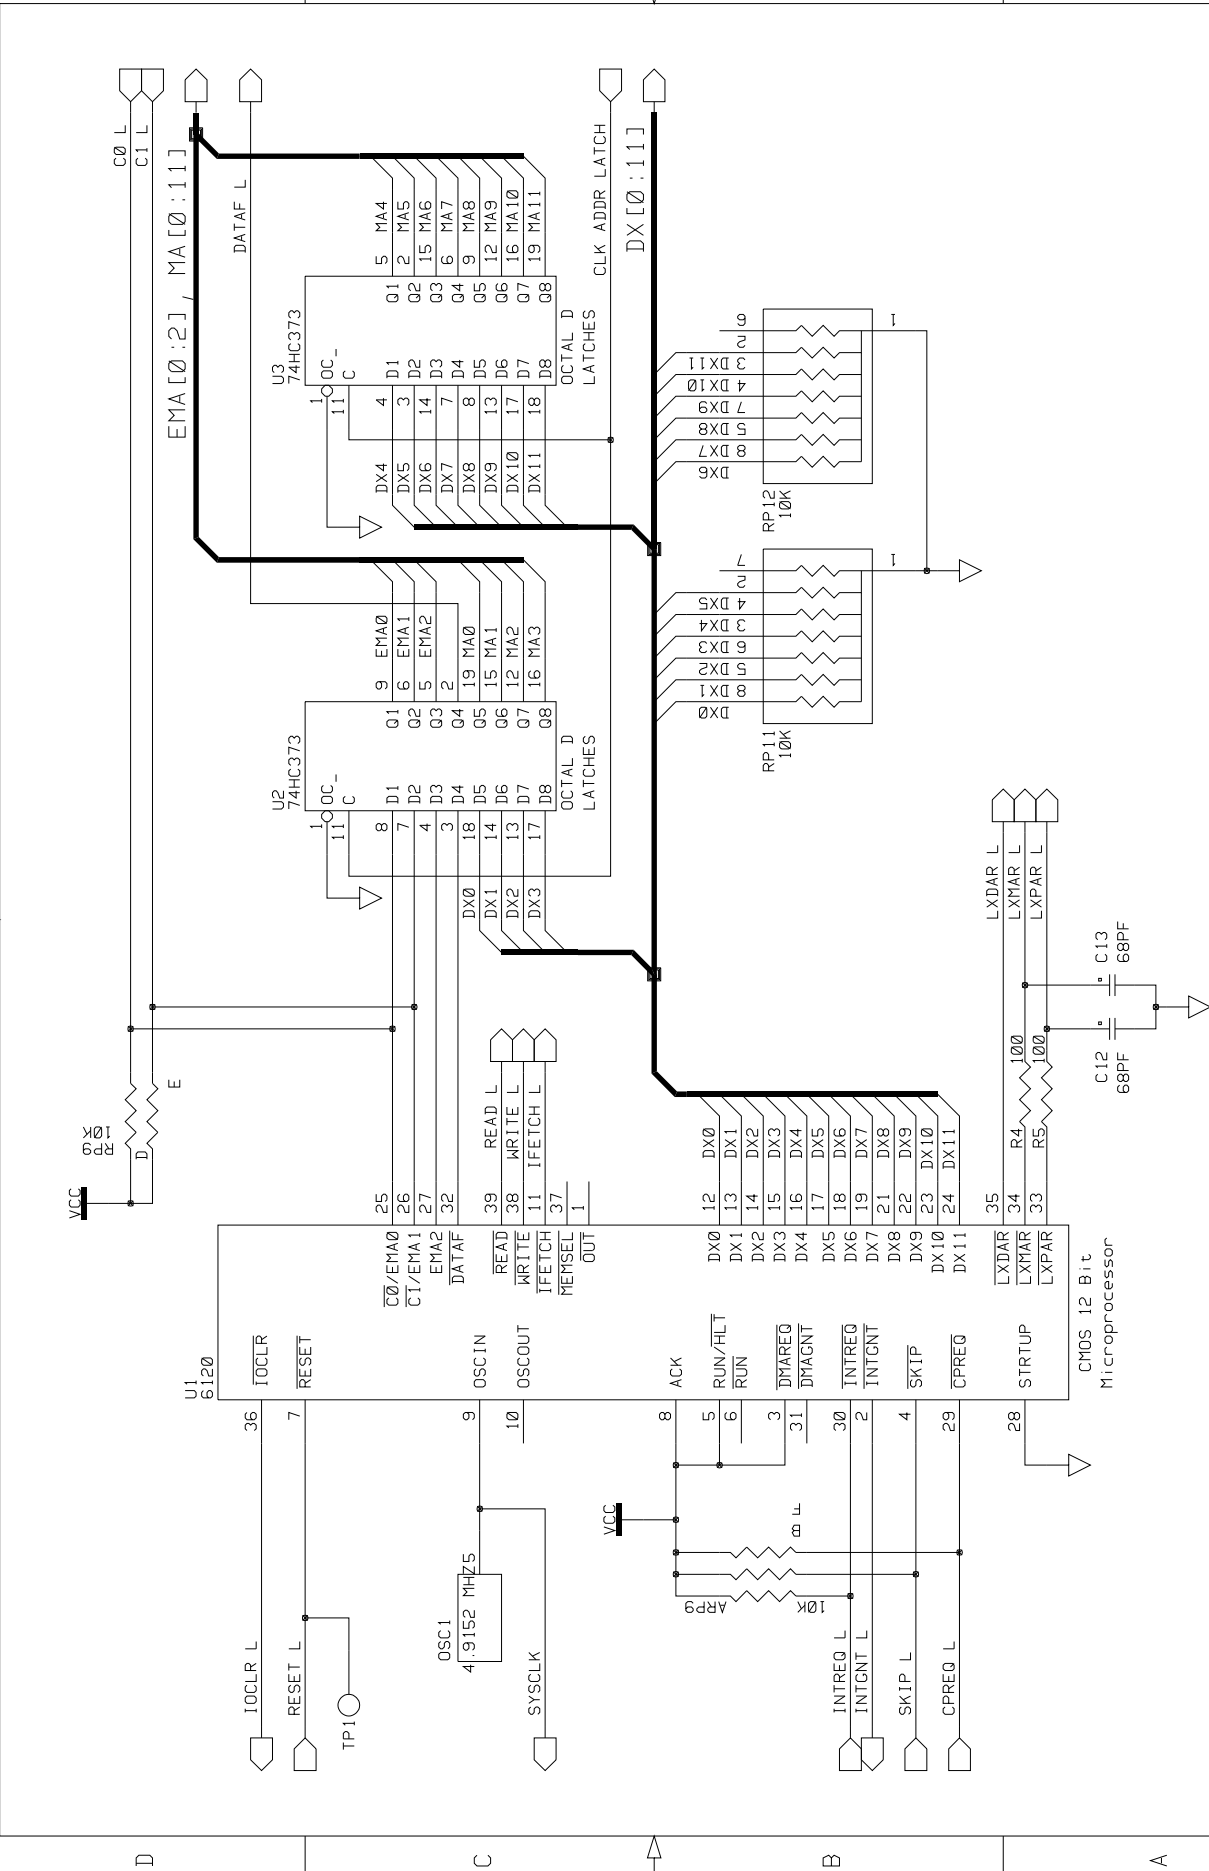

8 7 6 5 4 3 2 1

SBC6120-RC2
CPU

COPYRIGHT (C) 2010 BY SPARE TIME CIZMOS
ALL RIGHTS RESERVED. REFER TO LICENSE FILE FOR DETAILS.

09:48:11 6-Apr-10 CPU

SIZE C
SHEET 1 OF 8

SBC6120-RC2
MEMORY

COPYRIGHT (C) 2010 BY SPARE TIME CIZMOS
ALL RIGHTS RESERVED. REFER TO LICENSE FILE FOR DETAILS.

SIZE C
SHEET 2 OF 8

1 2 3 4 5 6 7 8

1 2 3 4 5 6 7 8

D C B A

D C B A

1 2 3 4 5 6 7 8

D C B A

SBC6120-RC2
MEMORY DECODE

COPYRIGHT (C) 2010 BY SPARE TIME CIZMOS
ALL RIGHTS RESERVED. REFER TO LICENSE FILE FOR DETAILS.

09:48:55 6-Apr-10 MEMCAL SHEET 3 OF 8

1 2 3 4 5 6 7 8

D C B A

SBC6120-RC2
IOT DECODE

COPYRIGHT (C) 2010 BY SPARE TIME CIZMOS
ALL RIGHTS RESERVED. REFER TO LICENSE FILE FOR DETAILS.

09:48:32 6-Apr-10 IOTGAL

SHEET 4 OF 8

8 7 6 5 4 3 2 1

SBC6120-RC2
ADDRESS/DATA
DISPLAY

COPYRIGHT (C) 2010 BY SPARE TIME CIZMOS
ALL RIGHTS RESERVED. REFER TO LICENSE FILE FOR DETAILS.

SBC6120-RC2
 FRONT PANEL
 CONTROL LOGIC