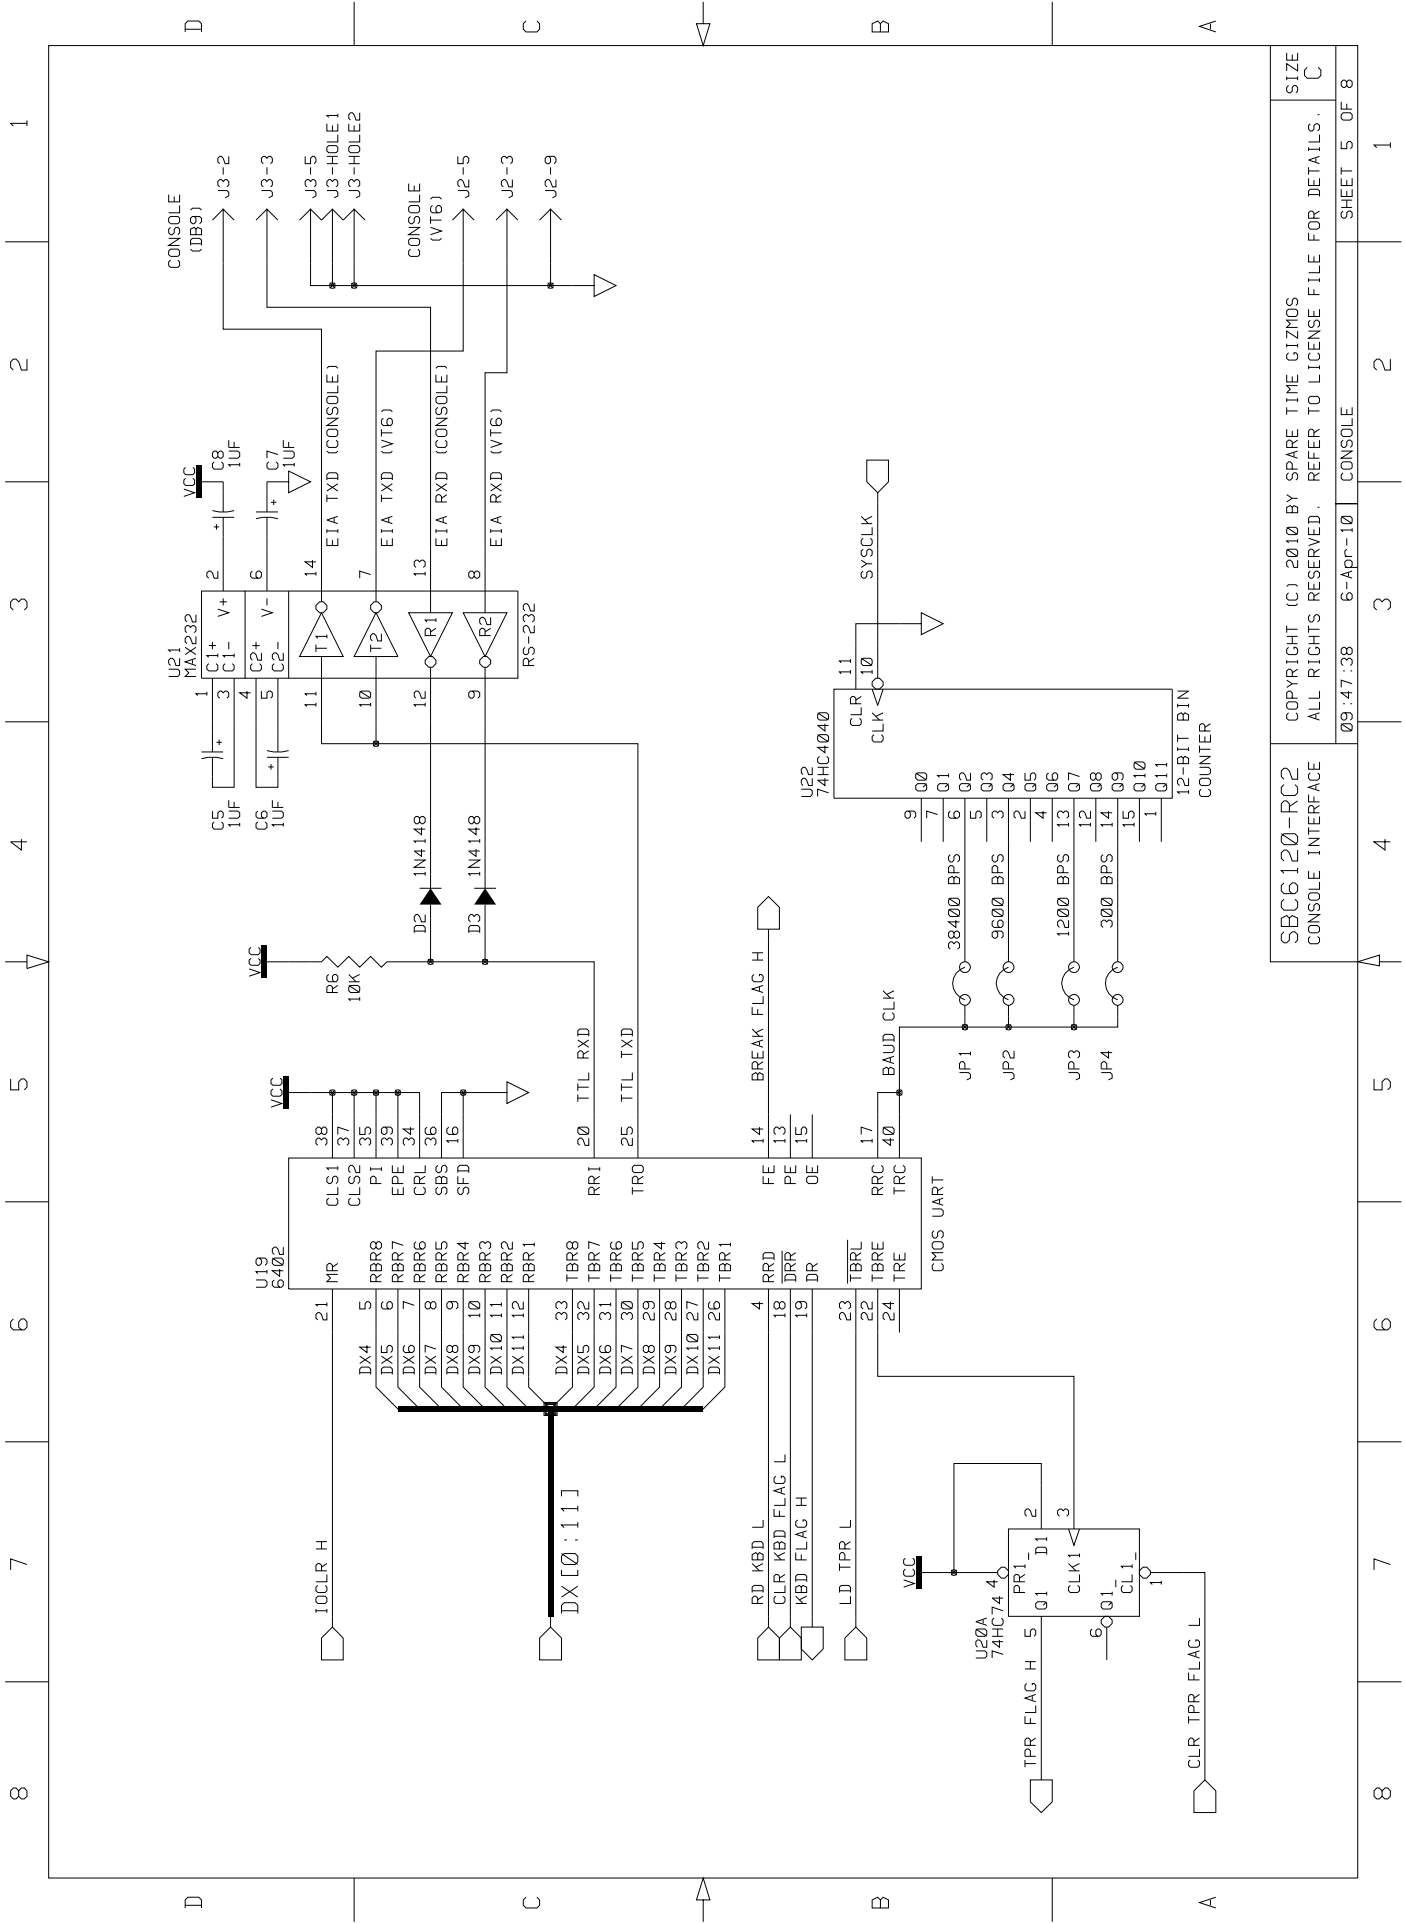

SIZE C
SHEET 2 OF 8

1 2 3 4 5 6 7 8

1 2 3 4 5 6 7 8

D C B A

D C B A

1 2 3 4 5 6 7 8

D C B A

SBC6120-RC2
MEMORY DECODE

COPYRIGHT (C) 2010 BY SPARE TIME CIZMOS
ALL RIGHTS RESERVED. REFER TO LICENSE FILE FOR DETAILS.

09:48:55 6-Apr-10 MEMCAL SHEET 3 OF 8

1 2 3 4 5 6 7 8

D C B A

SBC6120-RC2
IOT DECODE

COPYRIGHT (C) 2010 BY SPARE TIME CIZMOS
ALL RIGHTS RESERVED. REFER TO LICENSE FILE FOR DETAILS.

09:48:32 6-Apr-10 IOTGAL

SHEET 4 OF 8

8 7 6 5 4 3 2 1

SBC6120-RC2
ADDRESS/DATA
DISPLAY

COPYRIGHT (C) 2010 BY SPARE TIME CIZMOS
ALL RIGHTS RESERVED. REFER TO LICENSE FILE FOR DETAILS.

SBC6120-RC2
 FRONT PANEL
 CONTROL LOGIC

COPYRIGHT (C) 2010 BY SPARE TIME CIZMOS
 ALL RIGHTS RESERVED. REFER TO LICENSE FILE FOR DETAILS.

SIZE
 C

09:50:55 6-Apr-10 SWITCHES SHEET 7 OF 8

8 7 6 5 4 3 2 1

D C B A

SBC6120-RC2			POWER		09:49:19 6-Apr-10		POWER		SHEET 8 OF 8	
COPYRIGHT (C) 2010 BY SPARE TIME CIZMOS					ALL RIGHTS RESERVED. REFER TO LICENSE FILE FOR DETAILS.		SIZE C			