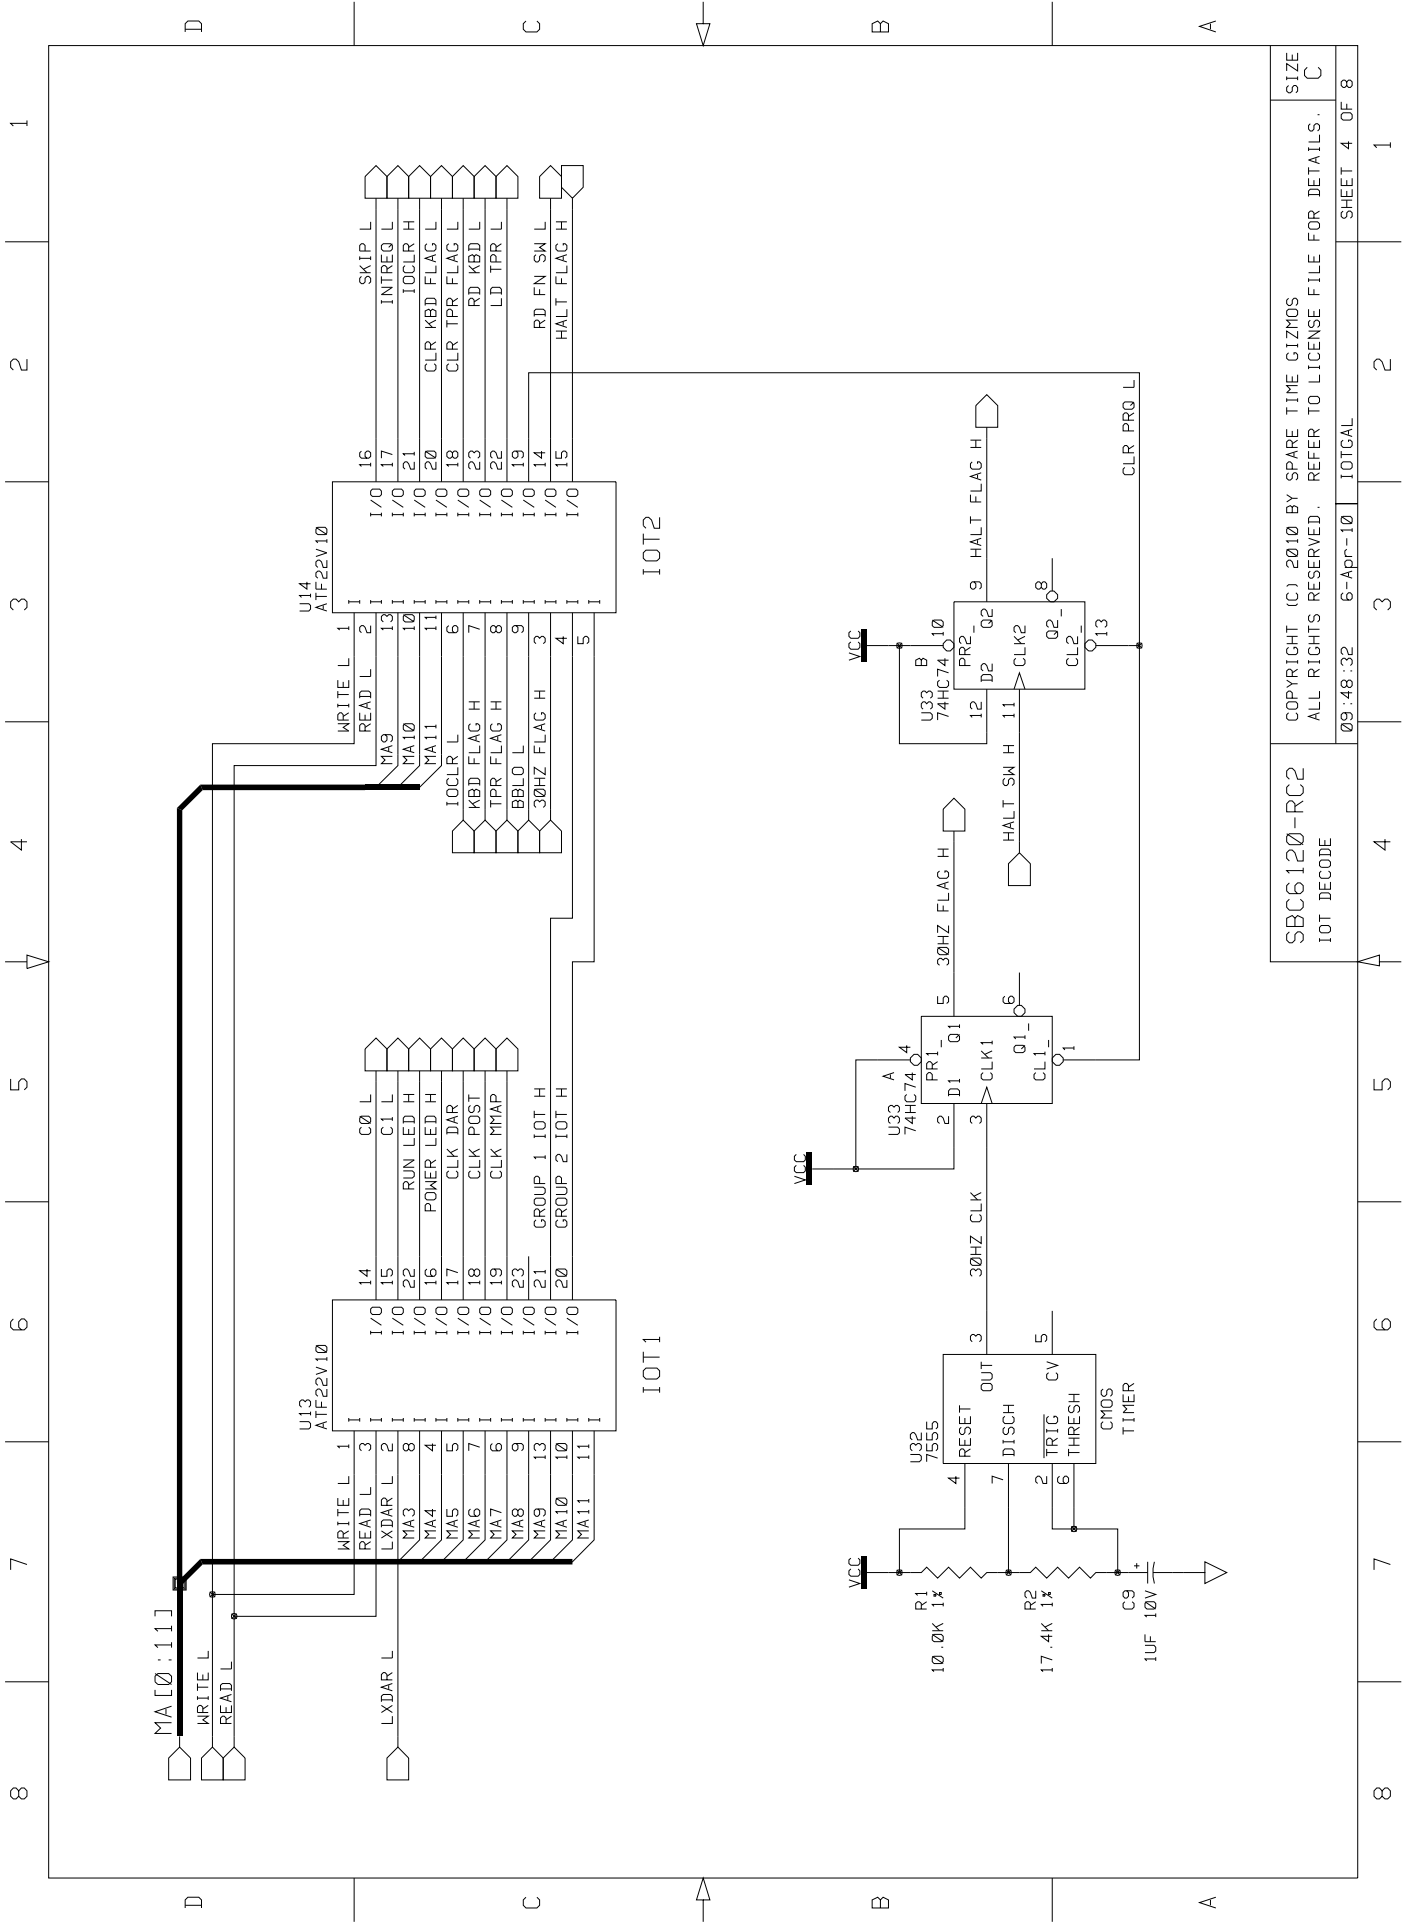

8 7 6 5 4 3 2 1

SBC6120-RC2
CPU

COPYRIGHT (C) 2010 BY SPARE TIME CIZMOS
ALL RIGHTS RESERVED. REFER TO LICENSE FILE FOR DETAILS.

09:48:11 6-Apr-10 CPU

SIZE C
SHEET 1 OF 8

SBC6120-RC2
MEMORY

COPYRIGHT (C) 2010 BY SPARE TIME CIZMOS
ALL RIGHTS RESERVED. REFER TO LICENSE FILE FOR DETAILS.

SIZE C
SHEET 2 OF 8

1 2 3 4 5 6 7 8

1 2 3 4 5 6 7 8

D C B A

D C B A

1 2 3 4 5 6 7 8

D C B A

SBC6120-RC2
MEMORY DECODE

COPYRIGHT (C) 2010 BY SPARE TIME CIZMOS
ALL RIGHTS RESERVED. REFER TO LICENSE FILE FOR DETAILS.

09:48:55 6-Apr-10 MEMCAL SHEET 3 OF 8

1 2 3 4 5 6 7 8

D C B A

SBC6120-RC2
IOT DECODE

COPYRIGHT (C) 2010 BY SPARE TIME CIZMOS
ALL RIGHTS RESERVED. REFER TO LICENSE FILE FOR DETAILS.

09:48:32 6-Apr-10 IOTGAL

SHEET 4 OF 8

8 7 6 5 4 3 2 1

SBC6120-RC2
ADDRESS/DATA
DISPLAY

COPYRIGHT (C) 2010 BY SPARE TIME CIZMOS
ALL RIGHTS RESERVED. REFER TO LICENSE FILE FOR DETAILS.

SBC6120-RC2
 FRONT PANEL
 CONTROL LOGIC