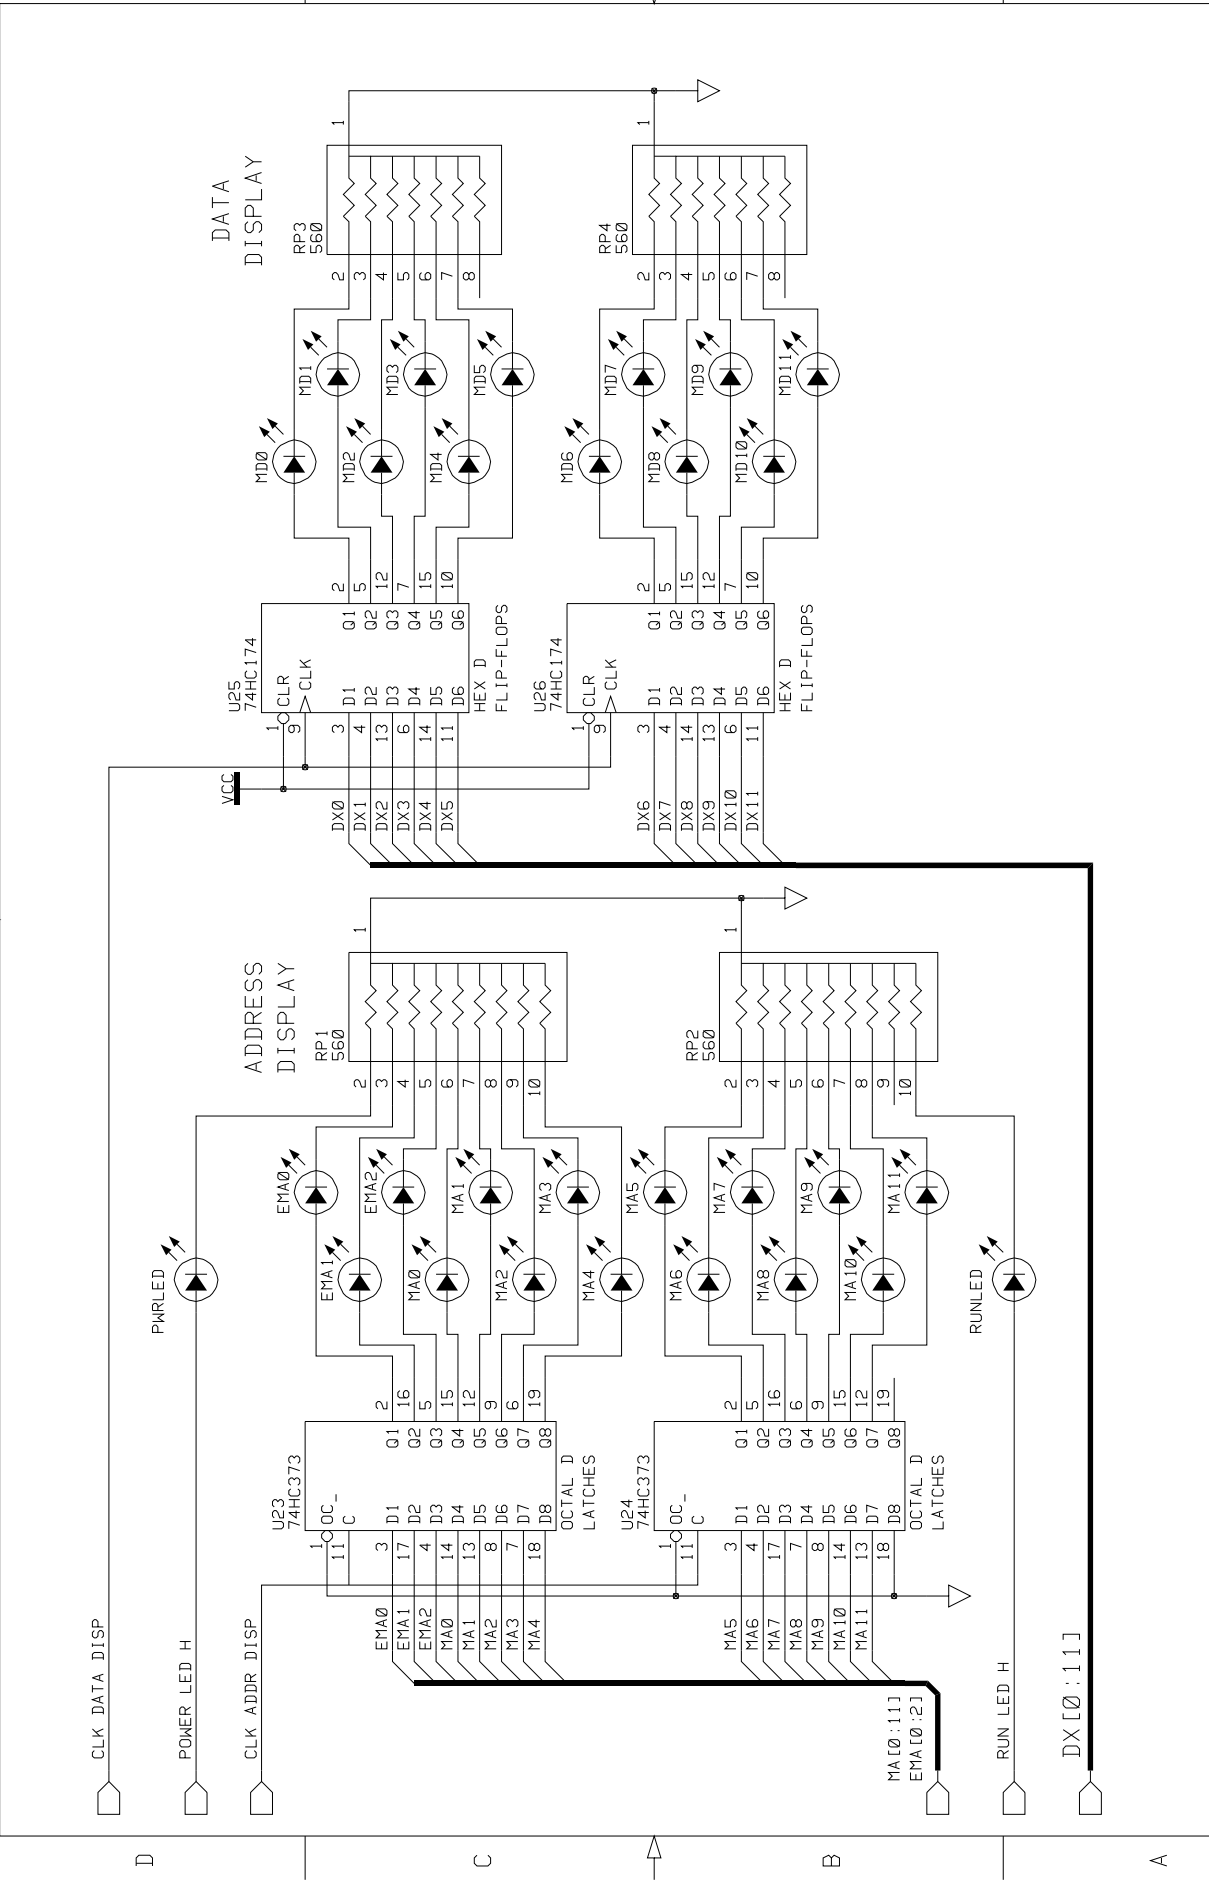

SIZE C
SHEET 2 OF 8

1 2 3 4 5 6 7 8

1 2 3 4 5 6 7 8

D C B A

D C B A

1 2 3 4 5 6 7 8

D C B A

SBC6120-RC2
MEMORY DECODE

COPYRIGHT (C) 2010 BY SPARE TIME CIZMOS
ALL RIGHTS RESERVED. REFER TO LICENSE FILE FOR DETAILS.

09:48:55 6-Apr-10 MEMCAL SHEET 3 OF 8

1 2 3 4 5 6 7 8

D C B A

SBC6120-RC2
IOT DECODE

COPYRIGHT (C) 2010 BY SPARE TIME CIZMOS
ALL RIGHTS RESERVED. REFER TO LICENSE FILE FOR DETAILS.

09:48:32 6-Apr-10 IOTGAL

SHEET 4 OF 8

8 7 6 5 4 3 2 1

SBC6120-RC2
ADDRESS/DATA
DISPLAY

COPYRIGHT (C) 2010 BY SPARE TIME CIZMOS
ALL RIGHTS RESERVED. REFER TO LICENSE FILE FOR DETAILS.

SBC6120-RC2
 FRONT PANEL
 CONTROL LOGIC