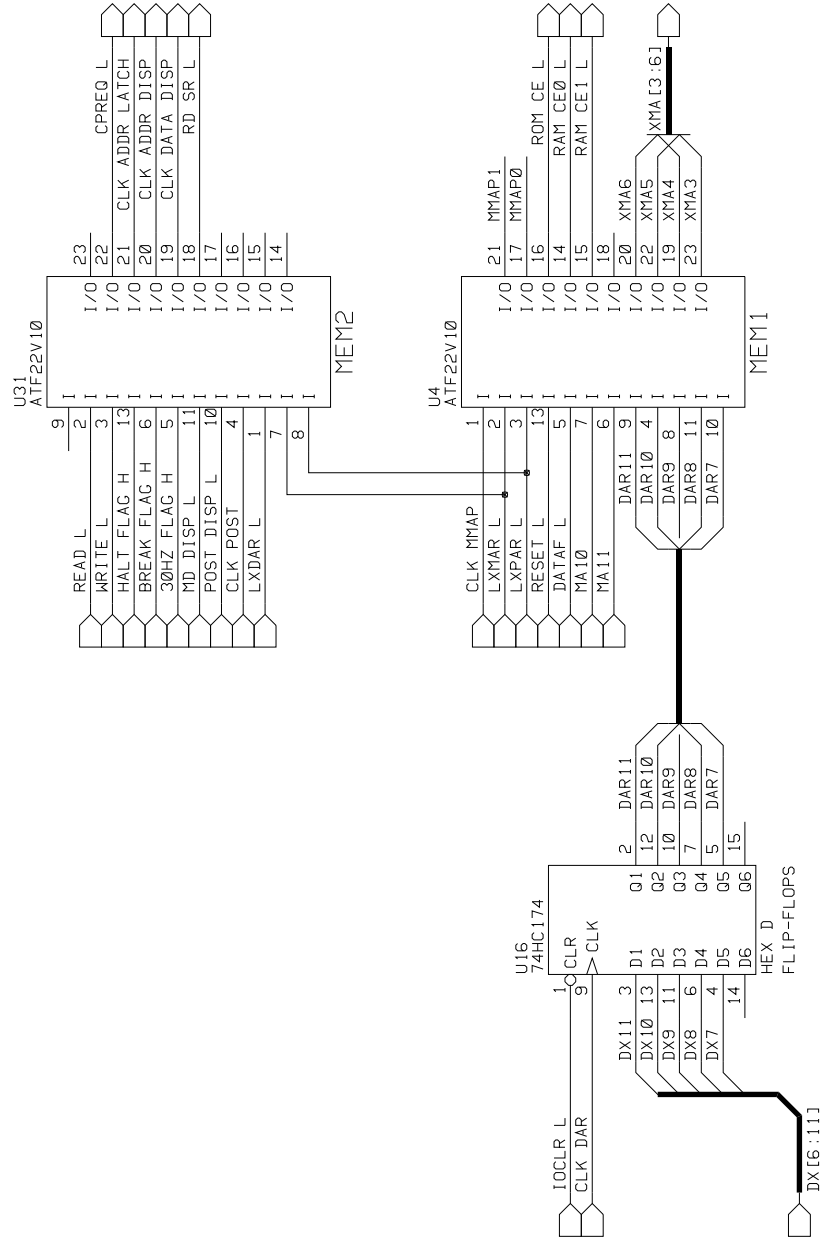

8 7 6 5 4 3 2 1

SBC6120-RC2
CPU

COPYRIGHT (C) 2010 BY SPARE TIME CIZMOS
ALL RIGHTS RESERVED. REFER TO LICENSE FILE FOR DETAILS.

09:48:11 6-Apr-10 CPU

SIZE C
SHEET 1 OF 8

SBC6120-RC2
MEMORY

COPYRIGHT (C) 2010 BY SPARE TIME CIZMOS
ALL RIGHTS RESERVED. REFER TO LICENSE FILE FOR DETAILS.

SIZE C
SHEET 2 OF 8

1 2 3 4 5 6 7 8

1 2 3 4 5 6 7 8

D C B A

D C B A

1 2 3 4 5 6 7 8

D C B A

SBC6120-RC2
MEMORY DECODE

COPYRIGHT (C) 2010 BY SPARE TIME CIZMOS
ALL RIGHTS RESERVED. REFER TO LICENSE FILE FOR DETAILS.

09:48:55 6-Apr-10 MEMCAL SHEET 3 OF 8

1 2 3 4 5 6 7 8

D C B A

SBC6120-RC2
IOT DECODE

COPYRIGHT (C) 2010 BY SPARE TIME CIZMOS
ALL RIGHTS RESERVED. REFER TO LICENSE FILE FOR DETAILS.

09:48:32 6-Apr-10 IOTGAL

SHEET 4 OF 8

8 7 6 5 4 3 2 1

SBC6120-RC2
ADDRESS/DATA
DISPLAY

COPYRIGHT (C) 2010 BY SPARE TIME CIZMOS
ALL RIGHTS RESERVED. REFER TO LICENSE FILE FOR DETAILS.

SBC6120-RC2
 FRONT PANEL
 CONTROL LOGIC