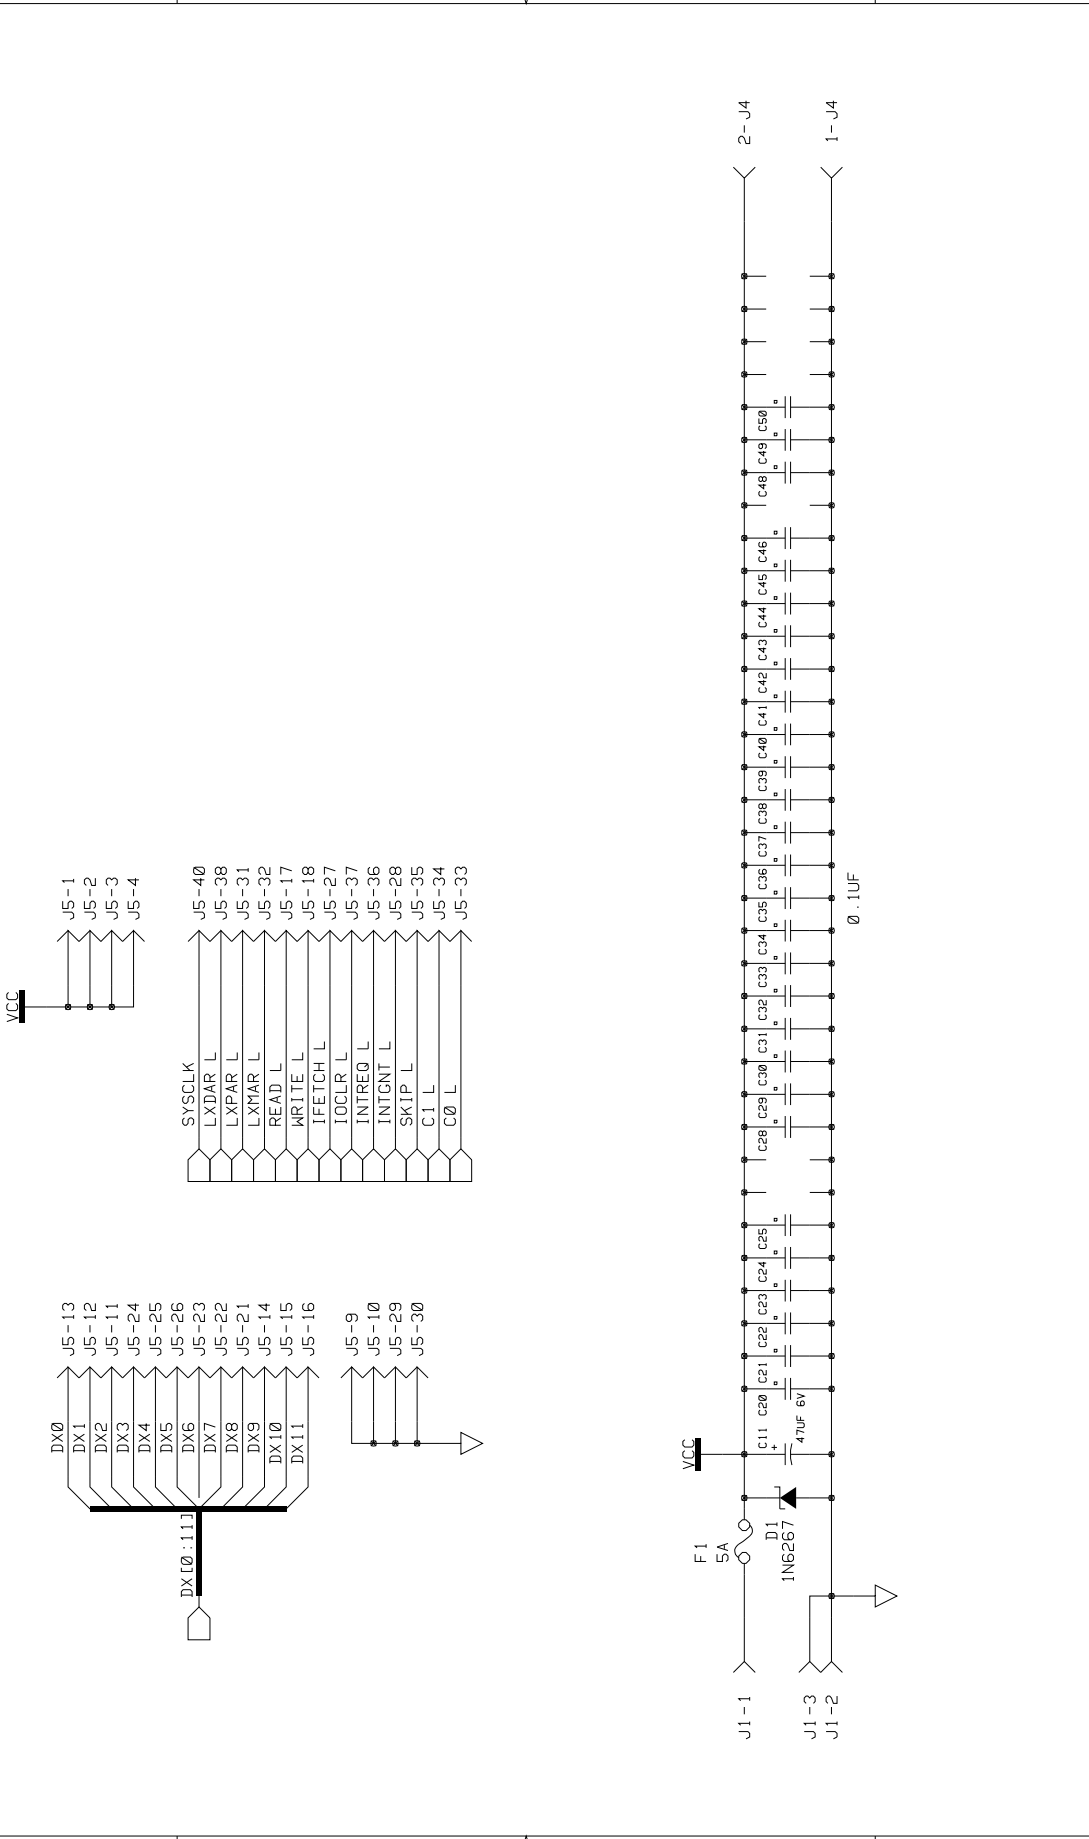

SIZE C
SHEET 2 OF 8

1 2 3 4 5 6 7 8

1 2 3 4 5 6 7 8

D C B A

D C B A

1 2 3 4 5 6 7 8

D C B A

SBC6120-RC2
MEMORY DECODE

09:48:32 6-Apr-10 IOTGAL

SHEET 4 OF 8

8 7 6 5 4 3 2 1

SBC6120-RC2
ADDRESS/DATA
DISPLAY

COPYRIGHT (C) 2010 BY SPARE TIME CIZMOS
ALL RIGHTS RESERVED. REFER TO LICENSE FILE FOR DETAILS.

SBC6120-RC2
 FRONT PANEL
 CONTROL LOGIC

COPYRIGHT (C) 2010 BY SPARE TIME CIZMOS
 ALL RIGHTS RESERVED. REFER TO LICENSE FILE FOR DETAILS.

SIZE
 C

09:50:55 6-Apr-10 SWITCHES SHEET 7 OF 8

8 7 6 5 4 3 2 1

D C B A

SBC6120-RC2			POWER		09:49:19 6-Apr-10		POWER		SHEET 8 OF 8	
COPYRIGHT (C) 2010 BY SPARE TIME CIZMOS					ALL RIGHTS RESERVED. REFER TO LICENSE FILE FOR DETAILS.		SIZE C			