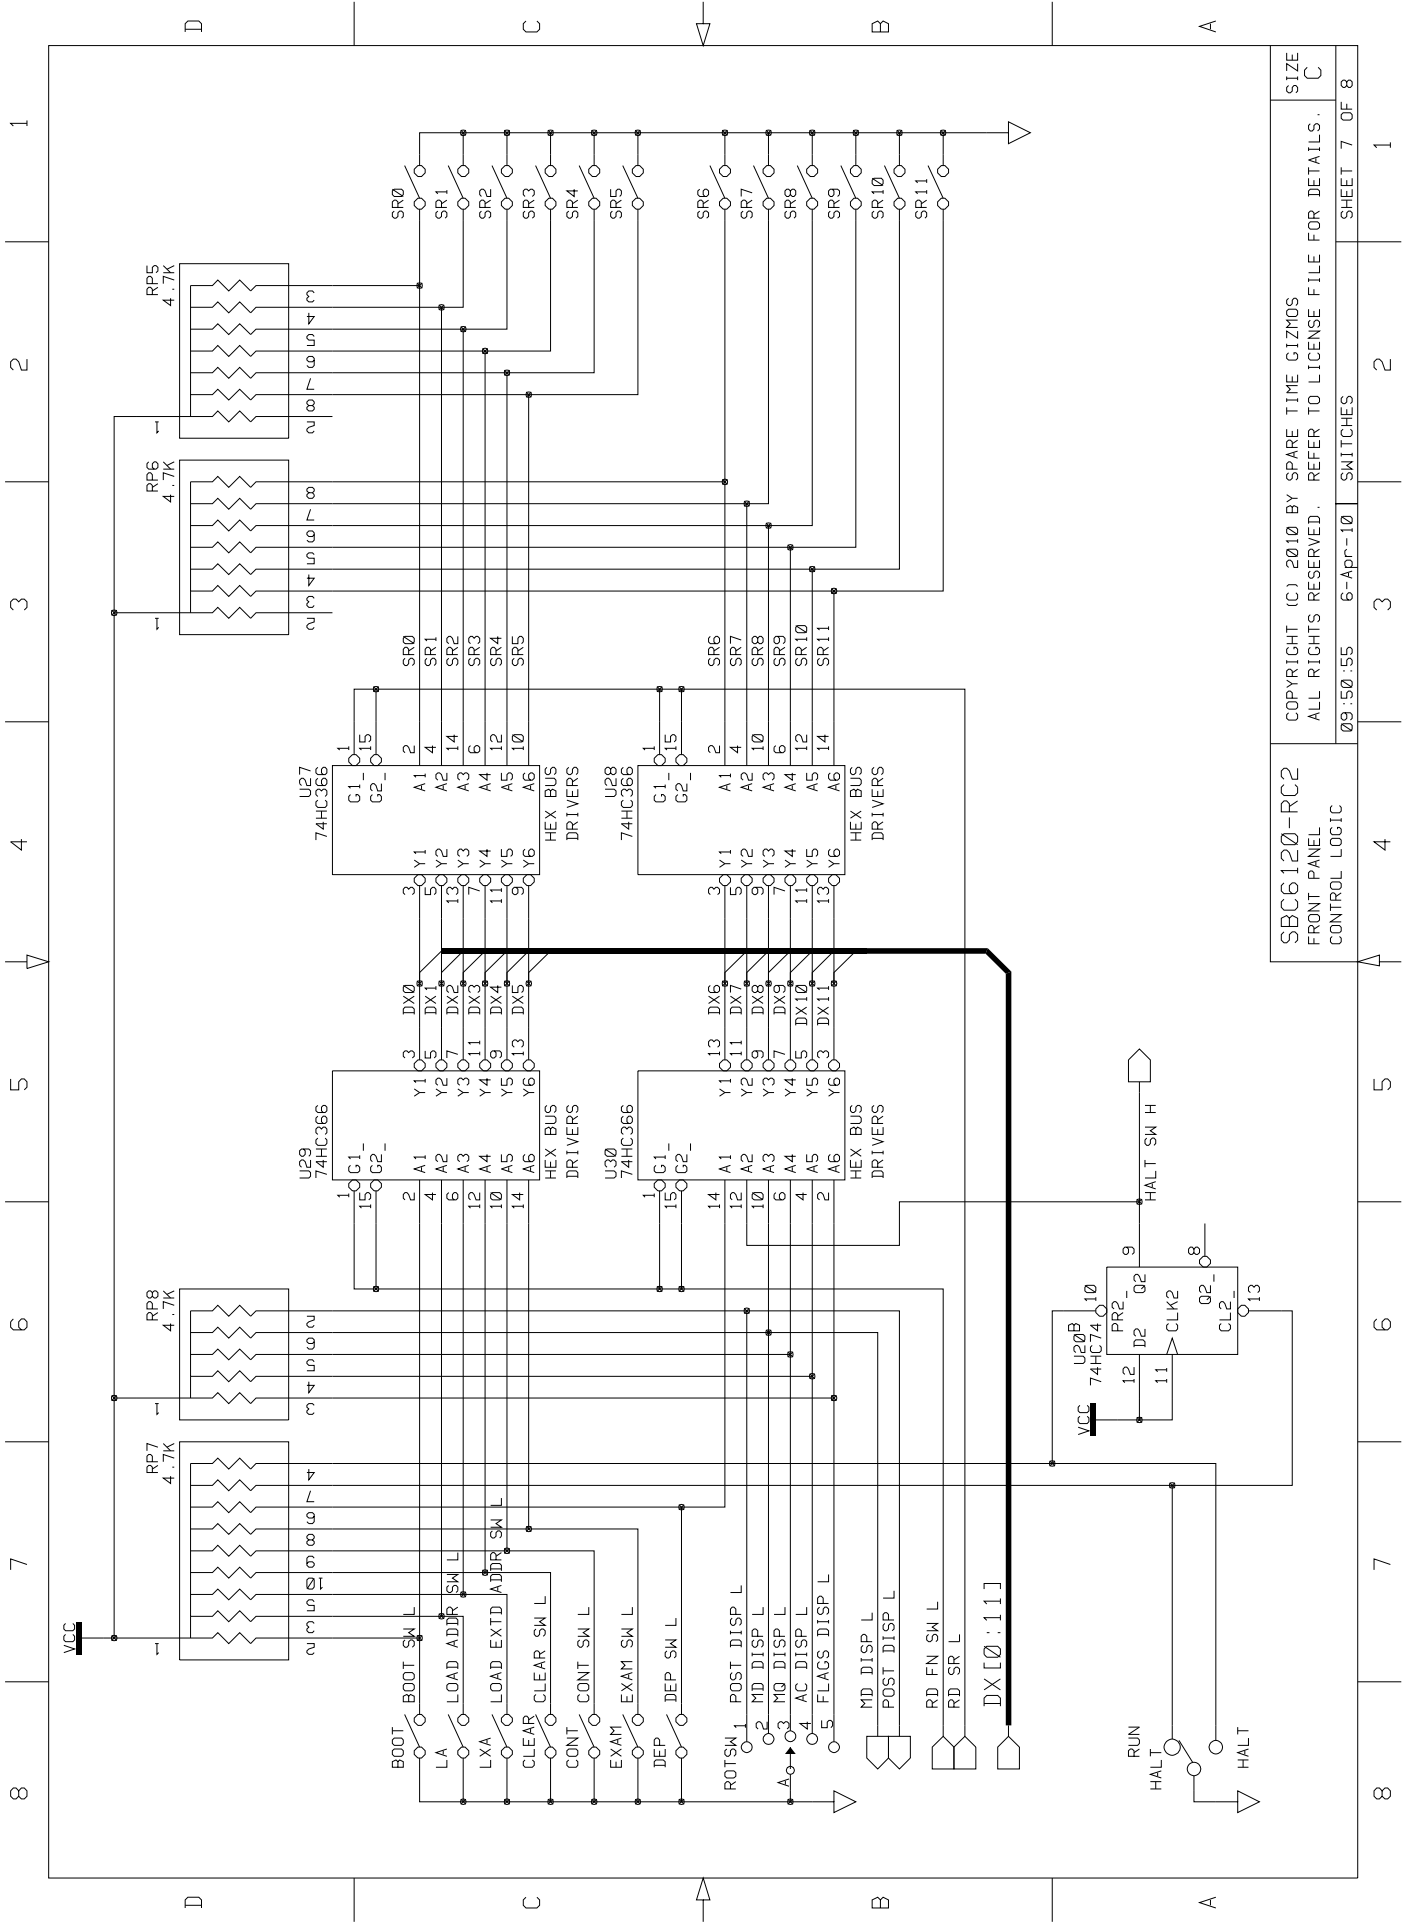

09:48:32 6-Apr-10 IOTGAL

SHEET 4 OF 8

8 7 6 5 4 3 2 1

SBC6120-RC2
ADDRESS/DATA
DISPLAY

COPYRIGHT (C) 2010 BY SPARE TIME CIZMOS
ALL RIGHTS RESERVED. REFER TO LICENSE FILE FOR DETAILS.

SBC6120-RC2
 FRONT PANEL
 CONTROL LOGIC

COPYRIGHT (C) 2010 BY SPARE TIME CIZMOS
 ALL RIGHTS RESERVED. REFER TO LICENSE FILE FOR DETAILS.

SIZE
 C

09:50:55 6-Apr-10 SWITCHES SHEET 7 OF 8

8 7 6 5 4 3 2 1

D C B A

SBC6120-RC2			POWER		09:49:19 6-Apr-10		POWER		SHEET 8 OF 8	
COPYRIGHT (C) 2010 BY SPARE TIME CIZMOS					ALL RIGHTS RESERVED. REFER TO LICENSE FILE FOR DETAILS.		SIZE C			